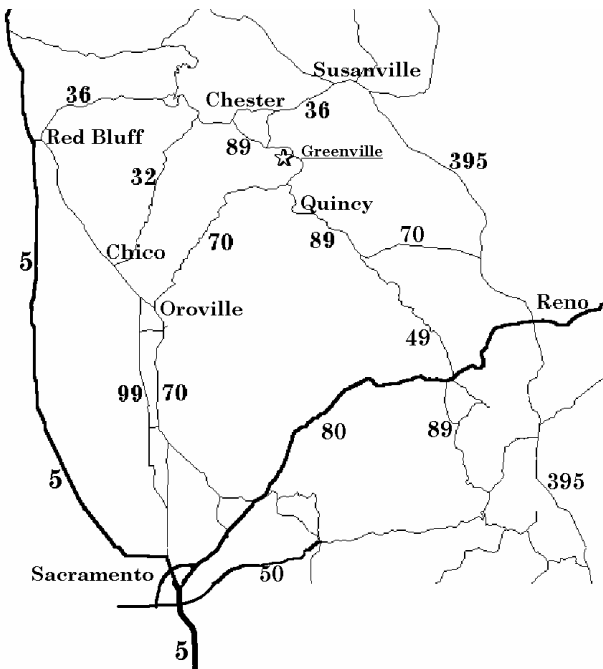

Blue Gill Tournament

*Kids Derby (15 and under)
$8.00 entry fee*

Sponsored by: Indian Valley Chamber of Commerce & Round Valley Lake Resort

Saturday, June 25, 2005

at

Round Valley Lake Resort

2510 Round Valley Road, Greenville, CA